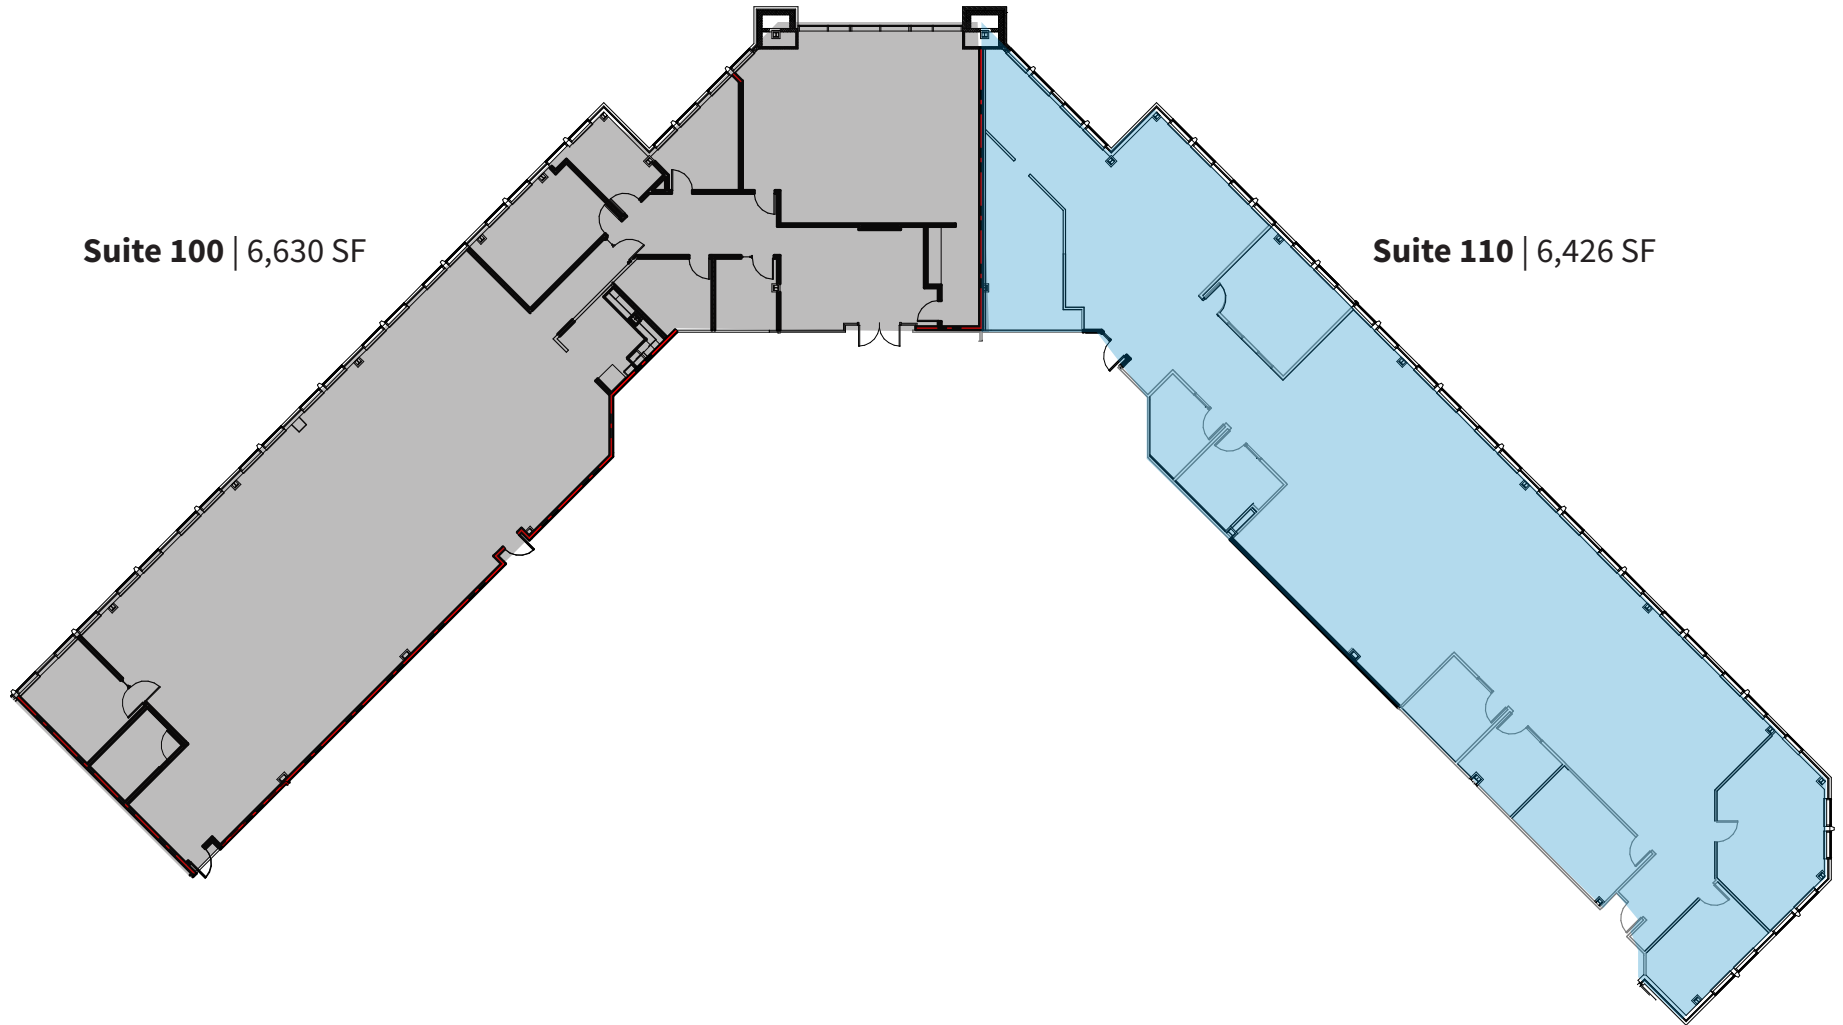

HIGHWOODS CENTRE

7001 Weston Parkway | Cary

Suites 100 & 110 | 13,056 RSF

Suite 100 | 6,630 SF

Suite 110 | 6,426 SF

Disclaimer: The above floor plan is not to scale. The available space shown is believed to be correct but is subject to change.